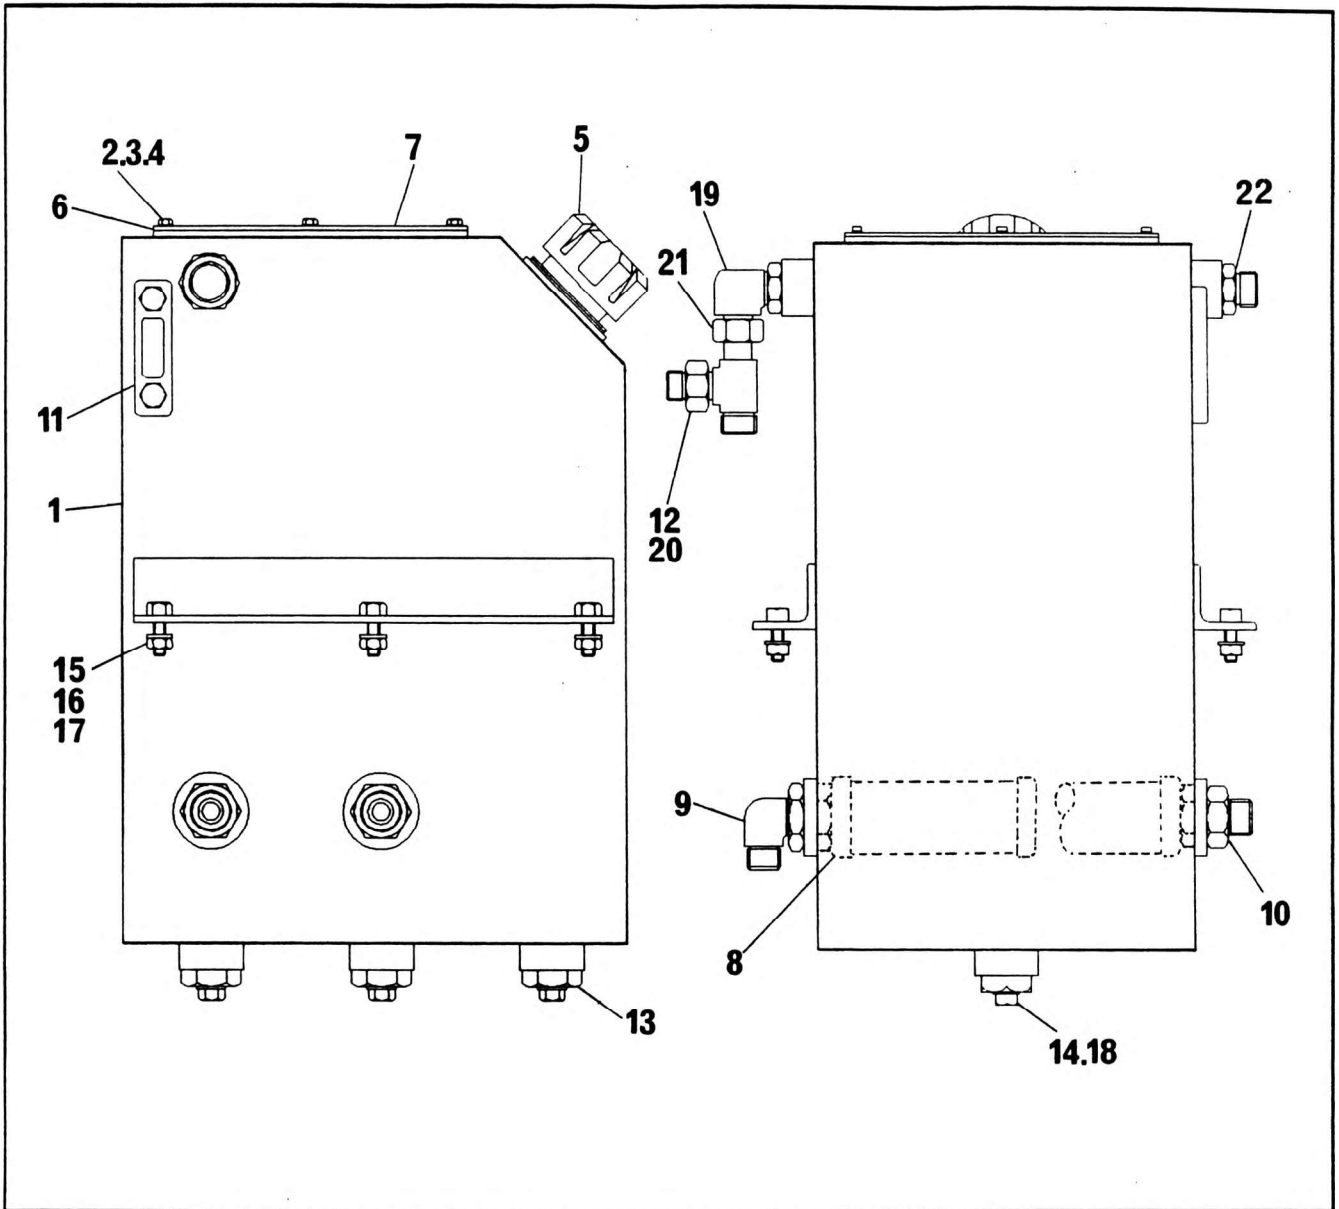

HYDRAULIC STEERING TANK ASSEMBLY

NO.	PART NO.	QTY.	DESCRIPTION	NO.	PART NO.	QTY.	DESCRIPTION
1	6-880-990334	1	Hydraulic Steering Tank	15	7-126-191253	6	Screw M10 x 25mm
2	7-126-151353	8	Screw M6 x 30 Long	16	7-951-190210	6	Washer Spring M10
3	7-951-150014	8	Washer M6	17	7-661-190003	6	Nut M10
4	7-951-150210	8	Spring Washer M6	18	7355302	1	Bonded Seal ½" BSP
5	8354260	1	Breather Filler Cap	19	7-447-121203	1	90° Elbow
6	6-794-990041	1	Gasket	20	7-447-120813	1	Reducing Adaptor ¾" ORFS-½" ORFS
7	6-705-998374	1	Plate Filler	21	7-447-121234	1	Tee - Piece
8	551654	3	Oil Filter	22	7-447-121201	1	Straight Adaptor
9	7-447-161603	1	90° Elbow				
10	7-447-121601	2	Straight Adaptor ¾" ORFS - 1" SAE				
11	8865474	1	Gauge Level				
12	7-447-121225	1	Nut				
13	6-709-990032	3	Plug 1" SAE x ½"				
14	8575857	3	Bolt Drain				